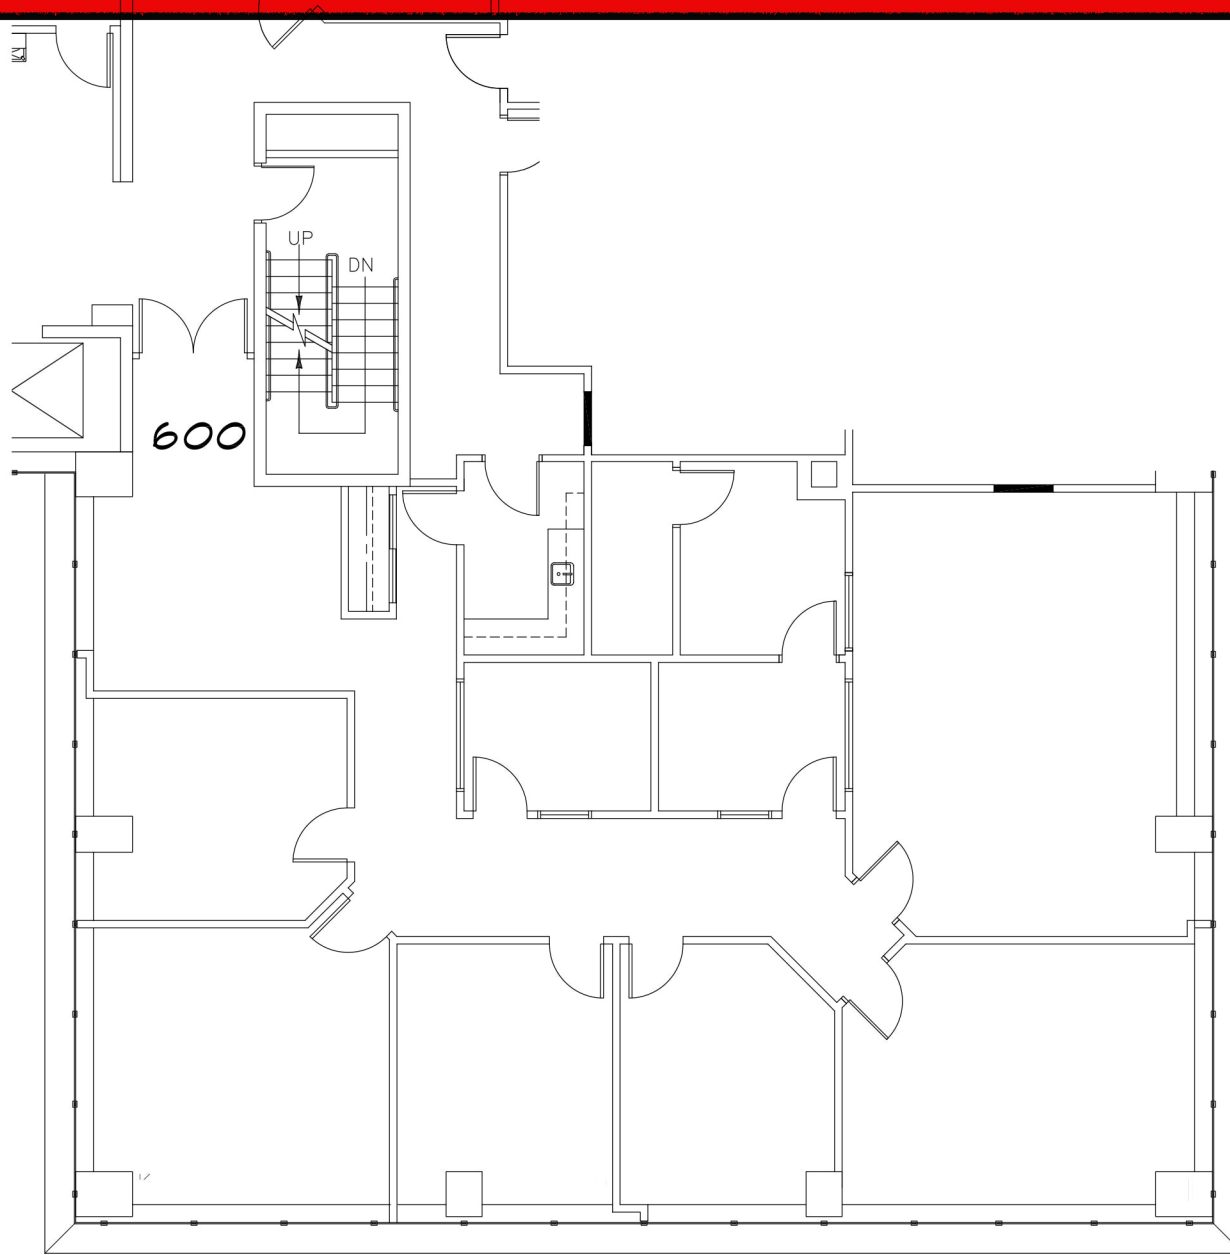

SUITE 600

# Park Towers

3,059 SF

5314 S. Yale Avenue -Tulsa, OK 74135

SUITE 600  
2660.06 USF  
3059.07 RSF

**A FLOOR PLAN**   
SCALE: 1/16" = 1'-0" NORTH

(918) 492-1983 [www.caseusacommercial.com](http://www.caseusacommercial.com)