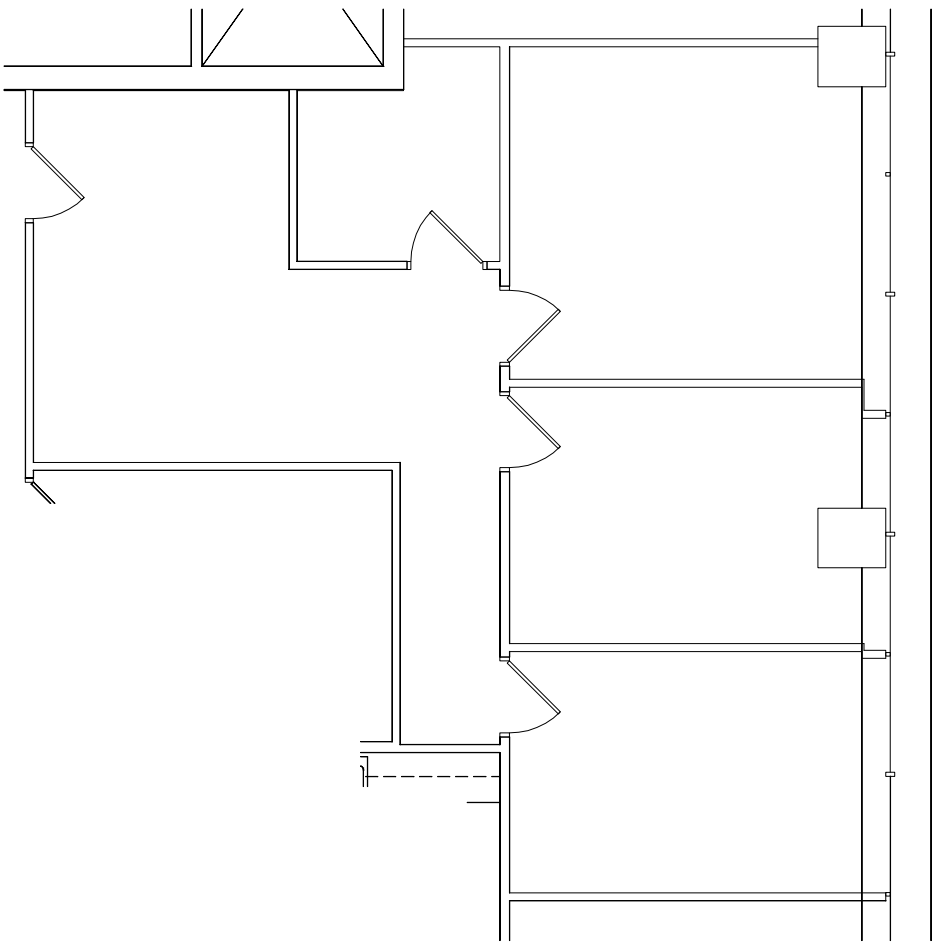

kinslow, keith & todd, inc.
 architecture | interiors
 tel 918.744.4270
 fax 918.744.7849
 2021 south lewis suite 150
 tulsa, oklahoma 74104
 www.kktarchitects.com
 info@kktarchitects.com

KEY PLAN

SCALE: N.T.S.

NORTH

SUITE 202

PARK
TOWER
2ND
FLOOR

CASE
&
ASSOCIATES

SUITE 202
 941.32 USF
 1082.52 RSF

A FLOOR PLAN

SCALE: 1/8" = 1'-0"

NORTH

SCALE	1/8" = 1'-0"
FILE NAME	P102AS
MANAGER	BAR
DRAWN BY	BAR
DATE	04-25-06

AS-BUILT
PLAN
AS-1