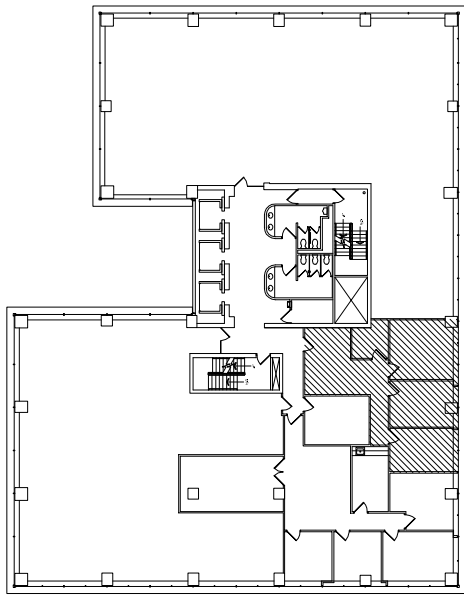

kinslow, keith & todd, inc.
 architecture | interiors
 tel 918.744.4270
 fax 918.744.7849
 2021 south lewis suite 150
 tulsa, oklahoma 74104
 www.kktarchitects.com
 info@kktarchitects.com

KEY PLAN

SCALE: N.T.S.

NORTH

SUITE 202

PARK
TOWER
2ND
FLOOR

CASE
&
ASSOCIATES

SUITE 202
 941.32 USF
 1082.52 RSF

A FLOOR PLAN

SCALE: 1/8" = 1'-0"

NORTH

SCALE	1/8" = 1'-0"
FILE NAME	P102AS
MANAGER	BAR
DRAWN BY	BAR
DATE	04-25-06

AS-BUILT
PLAN
AS-1