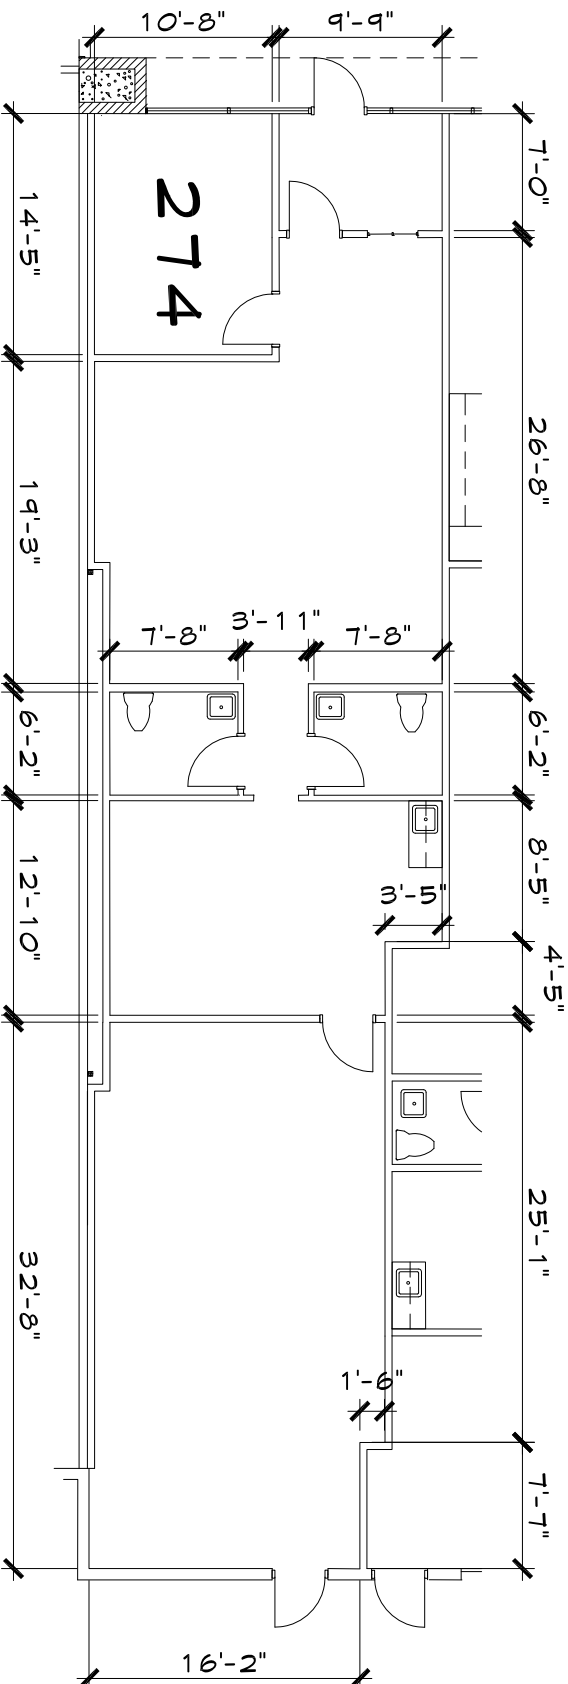

Kinslow, Keith & Todd, Inc.
 architecture | interiors | engineering
 tel 918.744.4270
 fax 918.744.7849
 2200 south ulfca place, suite 200
 tulsa, oklahoma 74114
 www.kktarchitects.com

**SUITE
274**
 FREEPORT
 TRADE
 CENTER
 BUILDING 2
 CASE
 & ASSOCIATES

SCALE	N.T.S.
FILE NAME	TCB2FPAL
MANAGER	ELS
DRAWN BY	
11.19.10	

A FLOOR PLAN

SCALE: N.T.S.

SUITE 274
 VACANT
 OFFICE - 1184.76 USF
 WAREHOUSE - 602.88 USF
 TOTAL - 1787.64 USF

AS-BUILT
 PLAN

AS-1