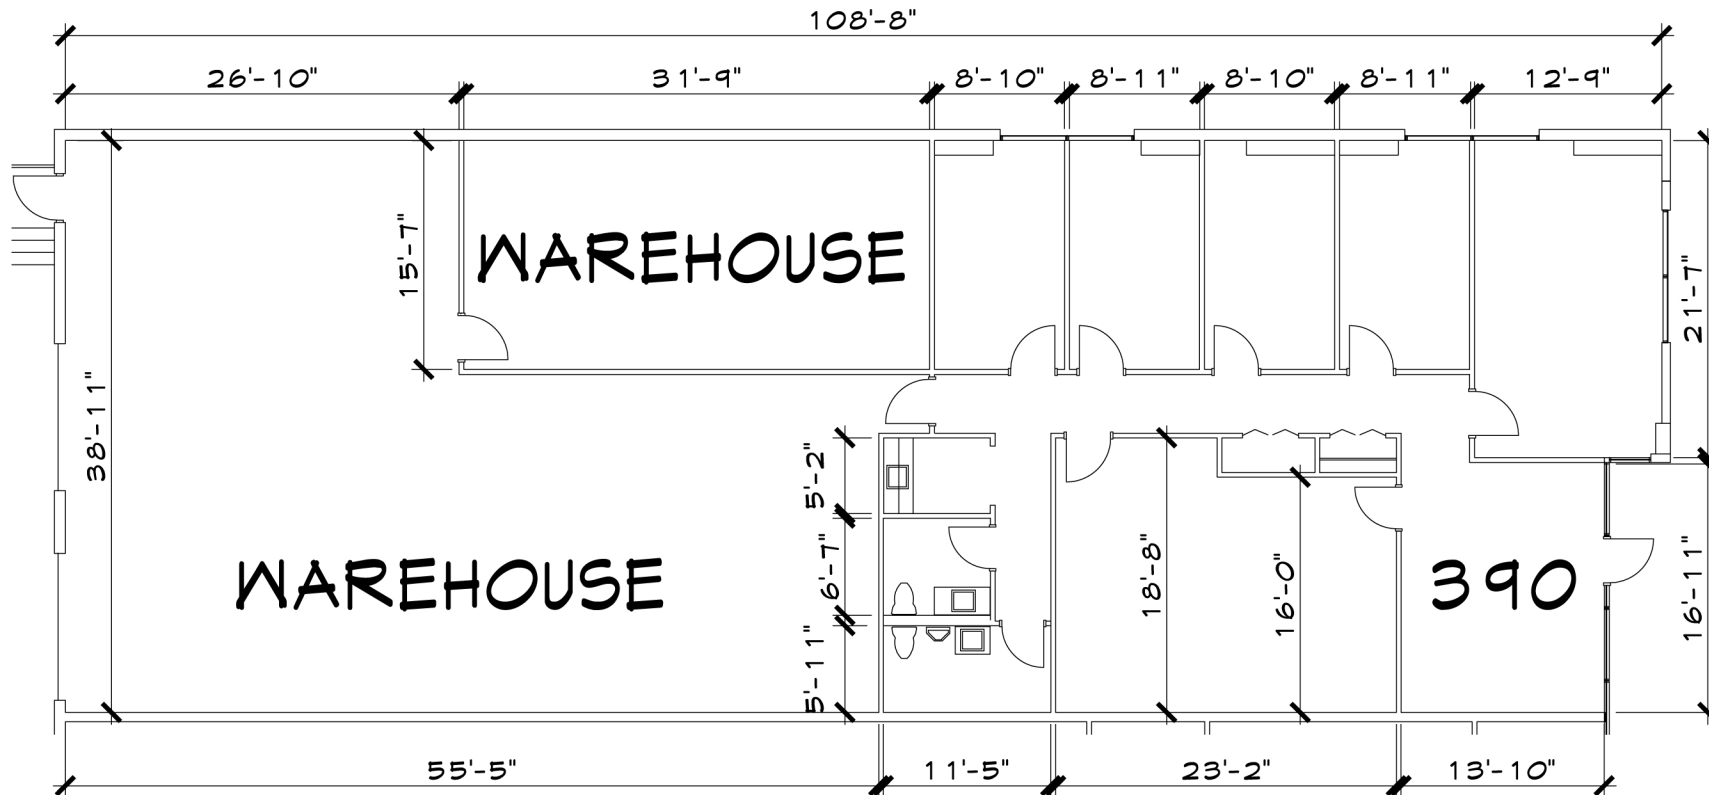

SUITE 390

# Freeport Trade Center

3168 S. 108TH E. AVE. TULSA, OK 74146

4,400 SF

SUITE 390  
 COIN MACH.  
 OFFICE - 2,076.48 USF  
 WAREHOUSE - 2,323.52 USF  
 TOTAL - 4,400.00 USF