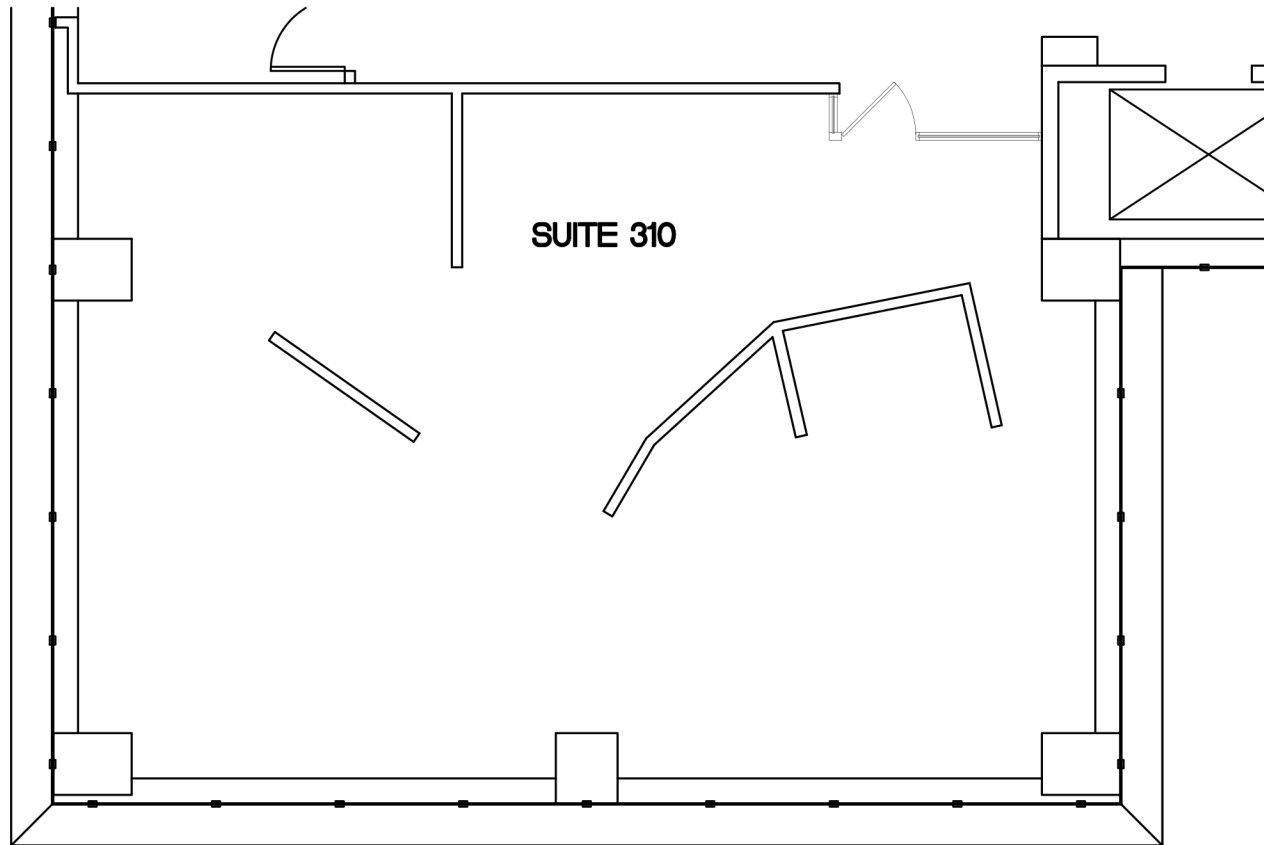

SUITE 310

Park Towers

1,404 SF

5314 S. YALE, TULSA, OK 74135

A FLOOR PLAN

SCALE: N.T.S.

NORTH

(918) 492-1983 www.caseusacommercial.com